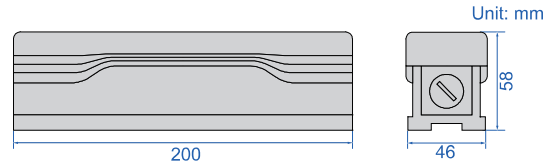

**COLOR DISPLAY
LARGE CHARACTERS WITH BACKLIGHT**

**BUILT-IN
BLUETOOTH**

BUILT-IN BLUETOOTH BLOCK LEVEL

4953-200

- Button function: on/off, data hold, reading flips over, unit conversion (°, mm/m)
- Analog bubbles can show tilt trends in X-axis and Y-axis
- Built-in Bluetooth, transmission distance is 10 meters (under the condition of no obstruction and no electromagnetic interference)
- Android and iPhone APP are included
- Powered by 3×AAA batteries
- Automatic power off

Code	Range	Resolution	Accuracy	Repeatability	Response time	Weight
4953-200	±0.5mm/m (±0.028°)	0.01mm/m (0.001°)	±0.02mm/m	0.01mm/m	<3s	1450g

Android and iPhone APP(included)

**Real-time data from multiple block levels
(up to 7 simultaneously connected)**

Transmission interface for single block level